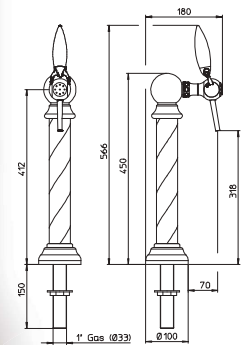

VANITY F1
C489-1

COLONNE IN OTTONE
BRASS TOWERS