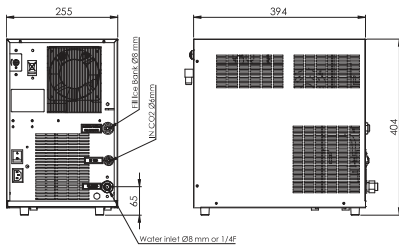

### Practicality and flexibility

The cooler can be installed either beneath the bar counter or at a distance from the taps.

DRINK TOWER

G7 EC

mod. 55

mod. 65/120/180

Versione 55 Version 55

Versione 65 Version 65