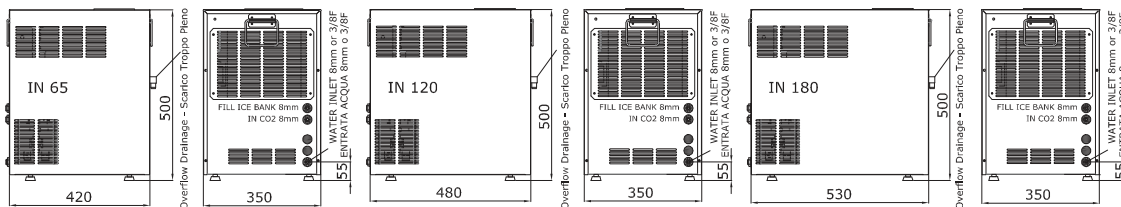

### Practicality and flexibility

The cooler can be installed either beneath the bar counter or at a distance from the taps.

DRINK TOWER

G7 EC

mod. 55

mod. 65/120/180

Versione 55 Version 55

Versione 65 Version 65