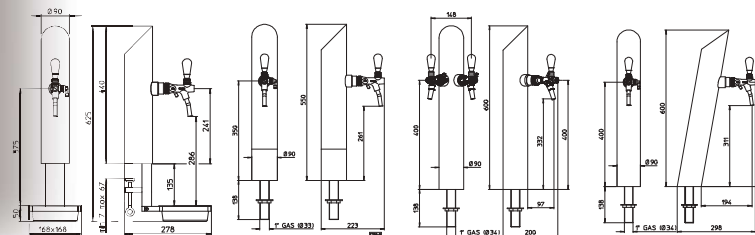

C500-3

TUBE

C500-4

C500-5

TUBE LUMINOSA / WITH LIGHT
C500-7

C500-6

COLONNE IN ACCIAIO INOX
STAINLESS STEEL TOWERS