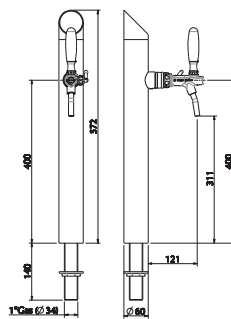

MOON T MINIMAL

MOON T 67385
C758

COLONNE IN ACCIAIO INOX
STAINLESS STEEL TOWERS