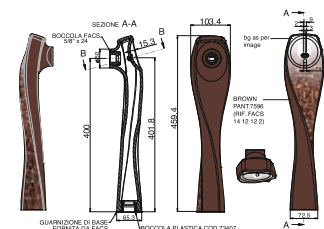

Colonne Magic Magic towers

MAGIC CAFFÉ/COFFEE