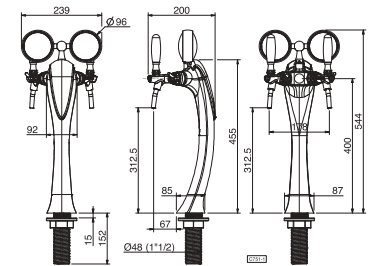

LOTUS 2
C751-1

COLONNE IN OTTONE
BRASS TOWERS