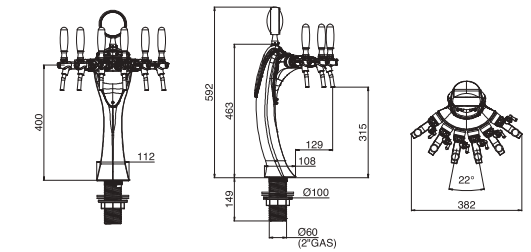

LOTUS PLUS 6 VIE/WAYS
833-006

COLONNE IN ALLUMINIO
ALUMINIUM TOWERS