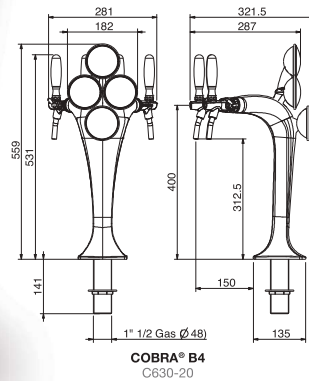

COBRA® B4
C630-20

COLONNE IN OTTONE
BRASS TOWERS