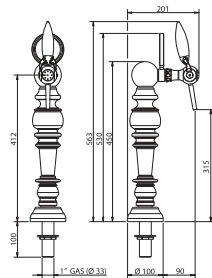

CELINE 107 BRIDGE

CELINE 107 1 VIA/WAY